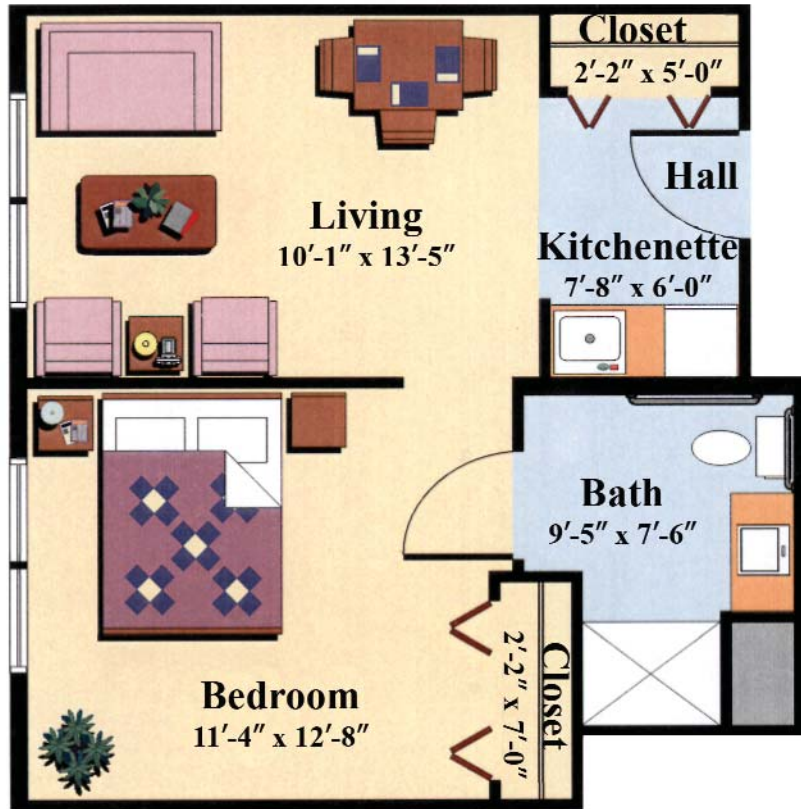

WESLEY

WOODLAWN COMMONS

ENRICHED
LIVING

TYPE B: ONE BEDROOM

Features:

- 1 Bedroom
- 1 Bath
- 460 Sq. Ft.
- Second Floor

Note:

Some units may be reversed.