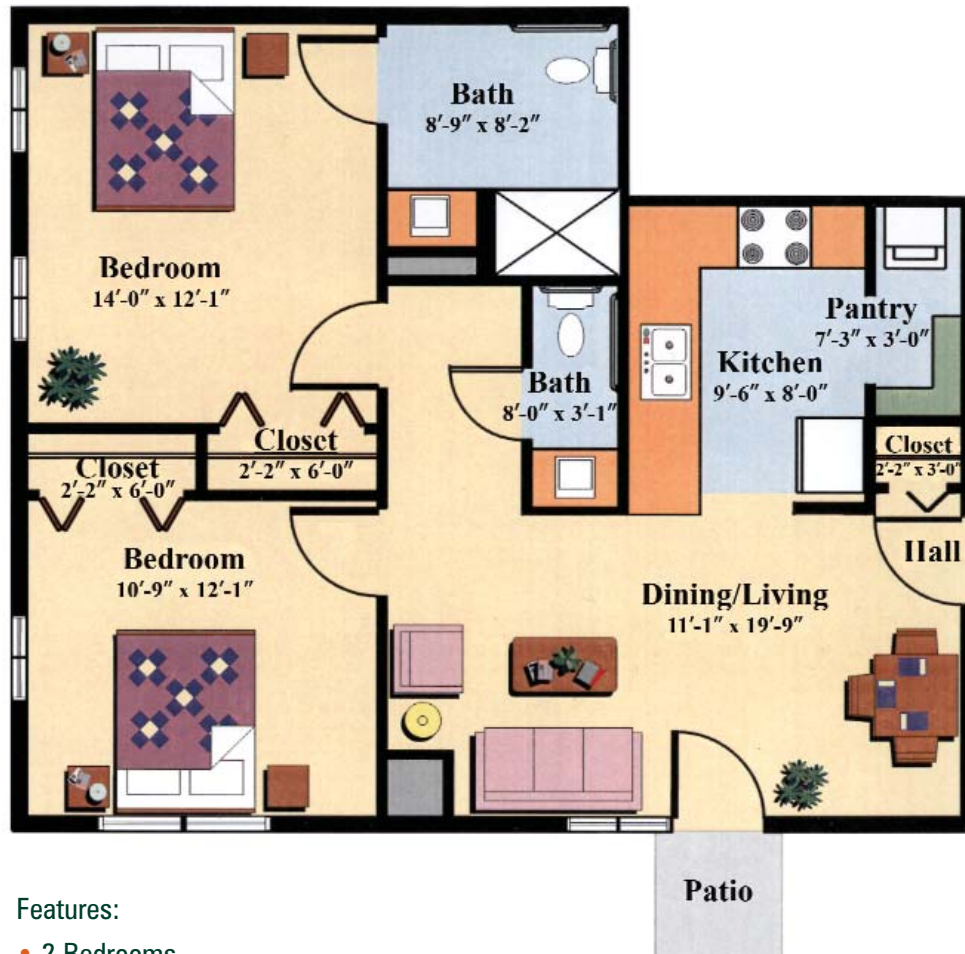

WESLEY

WOODLAWN COMMONS

INDEPENDENT  
LIVING

## TYPE G: TWO BEDROOMS

**Features:**

- 2 Bedrooms
- 1.5 Baths
- 810 Sq. Ft.
- Patio
- First Floor

**Note:**

*Some units may be reversed.*

*Furniture shown is for reference purposes only,  
all apartments are unfurnished.*